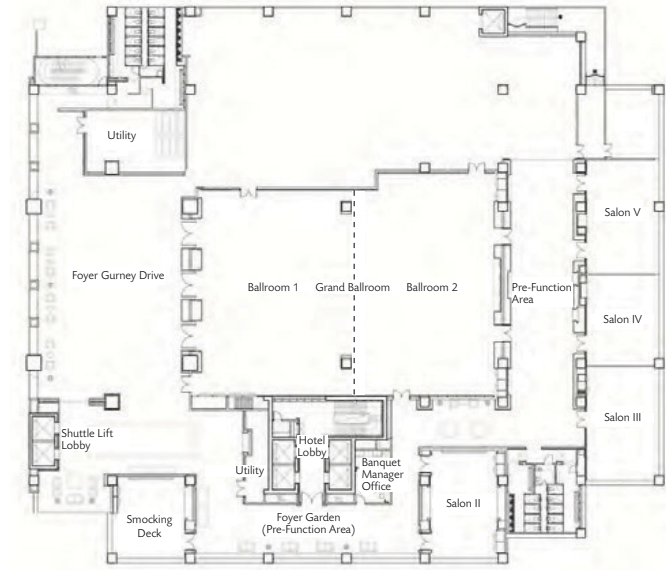

G Hotel Kelawai Beyond Gravity

SAY I-DO In Style

Imagine a day you have dreamed of for a lifetime, being celebrated in style. Say I-Do at the outdoor poolside with breezes and sunshine to grace your wedding day or a solemnization/ROM in the cozy private function room to kick start your matrimonial bliss. In addition to the all-inclusive packages from invitation cards to wedding cakes, floral creations to table settings, menu planning to guest accommodations, your needs will be taken care by our experienced team. Every detail bespoke, every moment planned to perfection.

G Hotel Gurney Poolside

Grand Ballroom

BANQUET FLOOR PLAN

LEVEL 2

G HOTEL GURNEY BANQUET FACILITIES

Name	Dimensions		Area		Height	Theatre	Classroom	U - Shape	Boardroom	Round Table	Cocktail	Hollow Square	Booth 3m x 3m	
	m		sqm	sqft		m	Capacity	Capacity	Capacity	Capacity	Capacity	Capacity	Capacity	Capacity
Grand Ballroom	23	X	31	723	7782	4.6	700	300						-
Ballroom 1	24	X	15	354	3810	4.6	200	120						-
Ballroom 2	22	X	16	356	3832	4.6	350	120						-
Gurney Foyer	15	X	30	465	5006	5.0	300	200						-
Salon II	7	X	12	84	904	3.3	80	24						-
Salon III	8	X	12	94	1012	3.3	90	30						-
Salon IV	8	X	10	76	818	3.3	80	24						-
Salon III & IV	8	X	22	170	1830	3.3	150	60						-
Salon V	8	X	12	95	1023	3.3	70	25						-
Poolside	-			500	5382	-	-	-						-