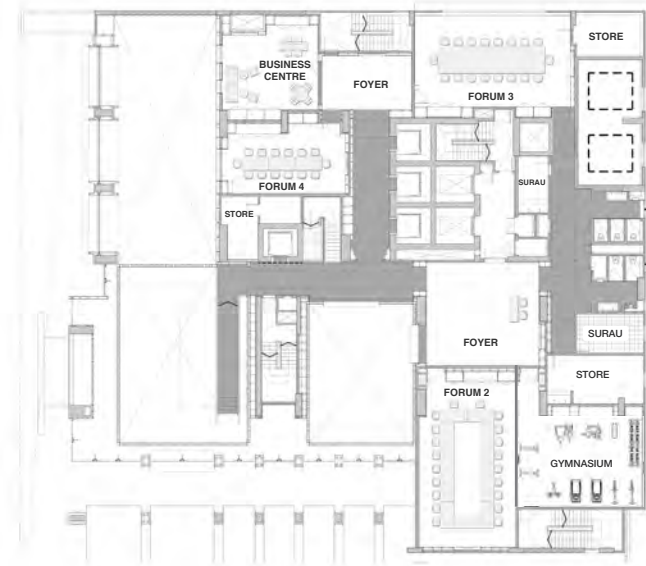

G Hotel Gurney Poolside

Grand Ballroom

BANQUET FLOOR PLAN

LEVEL 2

G HOTEL GURNEY BANQUET FACILITIES

Name	Dimensions		Area		Height	Theatre	Classroom	U - Shape	Boardroom	Round Table	Cocktail	Hollow Square	Booth 3m x 3m	
	m		sqm	sqft		m	Capacity	Capacity	Capacity	Capacity	Capacity	Capacity	Capacity	Capacity
Grand Ballroom	23	X	31	723	7782	4.6	700	300						-
Ballroom 1	24	X	15	354	3810	4.6	200	120						-
Ballroom 2	22	X	16	356	3832	4.6	350	120						-
Gurney Foyer	15	X	30	465	5006	5.0	300	200						-
Salon II	7	X	12	84	904	3.3	80	24						-
Salon III	8	X	12	94	1012	3.3	90	30						-
Salon IV	8	X	10	76	818	3.3	80	24						-
Salon III & IV	8	X	22	170	1830	3.3	150	60						-
Salon V	8	X	12	95	1023	3.3	70	25						-
Poolside	-			500	5382	-	-	-						-

BANQUET FLOOR PLAN

LEVEL 1

LEVEL 2

G HOTEL KELAWAI BANQUET FACILITIES

Name	Dimensions	Area		Height	Theatre	Classroom	U - Shape	Boardroom	Round Table
	m	sqm	sqft	m	Capacity	Capacity	Capacity	Capacity	Capacity
									
Forum 2	10.4 X 7.2	76	818	2.6	40	30	21	21	50
Forum 3	12.3 X 6.5	80	861	2.6	40	21	21	21	40
Forum 4	8.7 X 5.7	50	538	2.6	0	0	0	14	0
Forum 5	9.4 X 11	104	1119	2.6	60	45	24	24	60
Forum 6	6.5 X 11	73	786	2.6	40	30	15	15	40
Forum 5 & 6	15.9 X 11	177	1905	2.6	100	80	40	40	100