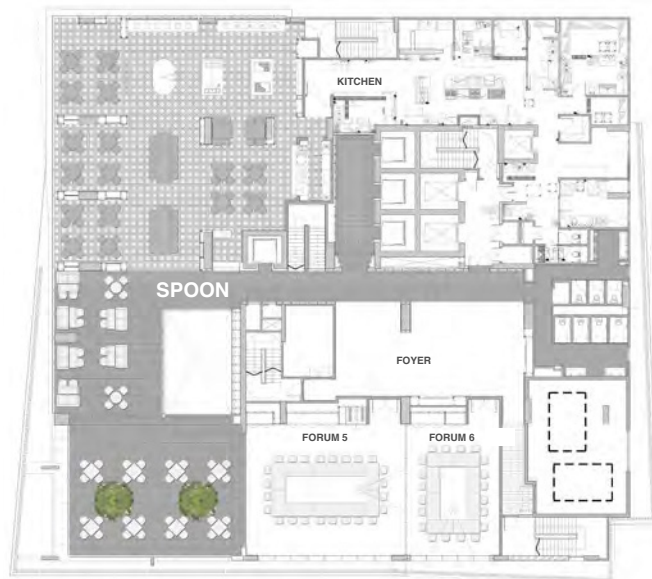

G Hotel Kelawai Beyond Gravity

SAY I-DO In Style

Imagine a day you have dreamed of for a lifetime, being celebrated in style. Say I-Do at the outdoor poolside with breezes and sunshine to grace your wedding day or a solemnization/ROM in the cozy private function room to kick start your matrimonial bliss. In addition to the all-inclusive packages from invitation cards to wedding cakes, floral creations to table settings, menu planning to guest accommodations, your needs will be taken care by our experienced team. Every detail bespoke, every moment planned to perfection.

G Hotel Gurney Poolside

Grand Ballroom

BANQUET FLOOR PLAN

LEVEL 2

G HOTEL GURNEY BANQUET FACILITIES

Name	Dimensions		Area		Height	Theatre	Classroom	U - Shape	Boardroom	Round Table	Cocktail	Hollow Square	Booth 3m x 3m	
	m		sqm	sqft		m	Capacity	Capacity	Capacity	Capacity	Capacity	Capacity	Capacity	Capacity
Grand Ballroom	23	X	31	723	7782	4.6	700	300						-
Ballroom 1	24	X	15	354	3810	4.6	200	120						-
Ballroom 2	22	X	16	356	3832	4.6	350	120						-
Gurney Foyer	15	X	30	465	5006	5.0	300	200						-
Salon II	7	X	12	84	904	3.3	80	24						-
Salon III	8	X	12	94	1012	3.3	90	30						-
Salon IV	8	X	10	76	818	3.3	80	24						-
Salon III & IV	8	X	22	170	1830	3.3	150	60						-
Salon V	8	X	12	95	1023	3.3	70	25						-
Poolside	-			500	5382	-	-	-						-

BANQUET FLOOR PLAN

LEVEL 1

LEVEL 2

G HOTEL KELAWAI BANQUET FACILITIES

Name	Dimensions	Area		Height	Theatre	Classroom	U - Shape	Boardroom	Round Table
	m	sqm	sqft	m	Capacity	Capacity	Capacity	Capacity	Capacity
									
Forum 2	10.4 X 7.2	76	818	2.6	40	30	21	21	50
Forum 3	12.3 X 6.5	80	861	2.6	40	21	21	21	40
Forum 4	8.7 X 5.7	50	538	2.6	0	0	0	14	0
Forum 5	9.4 X 11	104	1119	2.6	60	45	24	24	60
Forum 6	6.5 X 11	73	786	2.6	40	30	15	15	40
Forum 5 & 6	15.9 X 11	177	1905	2.6	100	80	40	40	100