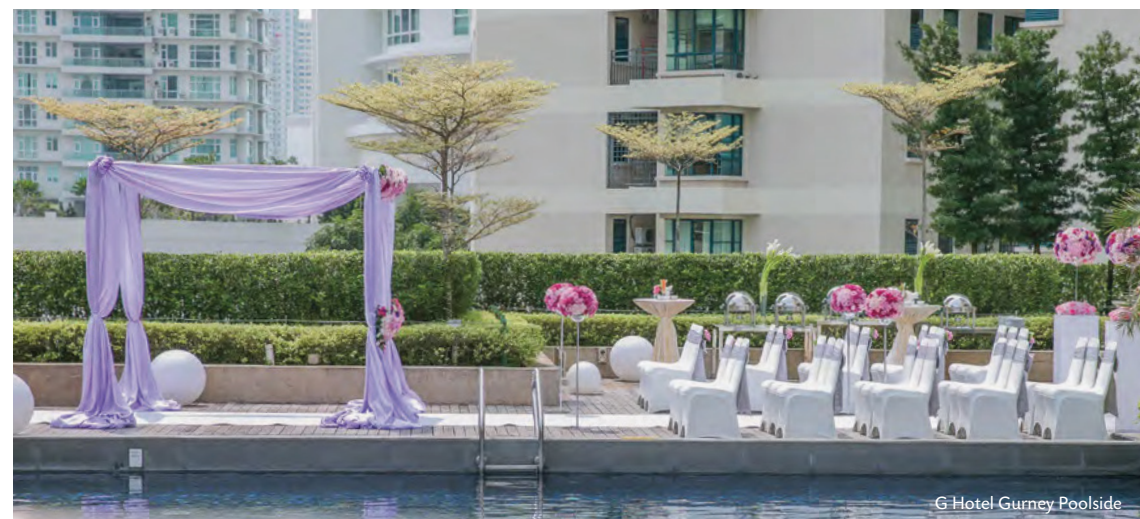

Say I-Do
IN STYLE

Precious Moments IN MAGNIFICENT SETTING

A wedding, priceless memories, a romance best captured as you embark on your journey of marriage. Catch the sunset with breathtaking colour-changing sky or soak in the picturesque Penang night city view at Gravity, Level 24 in G Hotel Kelawai for your pictorial. A gorgeous setting by the poolside in G Hotel Gurney, another ideal place to capture the cherishable memories for a lifetime. Craft your love story here in G where gorgeous backdrops for your dream wedding photos are a reality.

G Hotel Kelawai Beyond Gravity

SAY I-DO In Style

Imagine a day you have dreamed of for a lifetime, being celebrated in style. Say I-Do at the outdoor poolside with breezes and sunshine to grace your wedding day or a solemnization/ROM in the cozy private function room to kick start your matrimonial bliss. In addition to the all-inclusive packages from invitation cards to wedding cakes, floral creations to table settings, menu planning to guest accommodations, your needs will be taken care by our experienced team. Every detail bespoke, every moment planned to perfection.